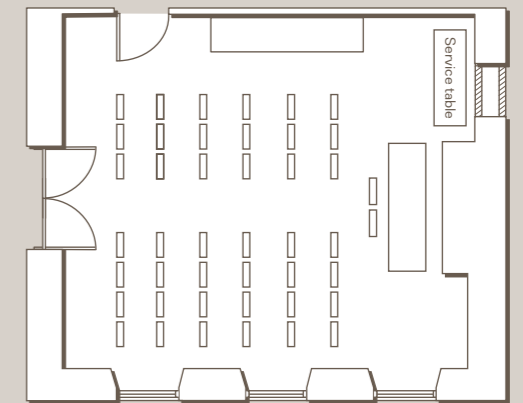

BROWNS HOTEL

BROWNS & ST GEORGE'S
HOTELS

BROWNS & ST GEORGE'S
HOTELS

Informational sign

Informational sign

The Drawing Room

Deluxe Suite

Kipling Suite

Marrying period features with modernity, our flexible, elegant meeting rooms can accommodate from 8 to 120 guests

The Clarendon Room

The Niagara Room

The Roosevelt Room

The Niagara Room

Clarendon Room

Roosevelt Room