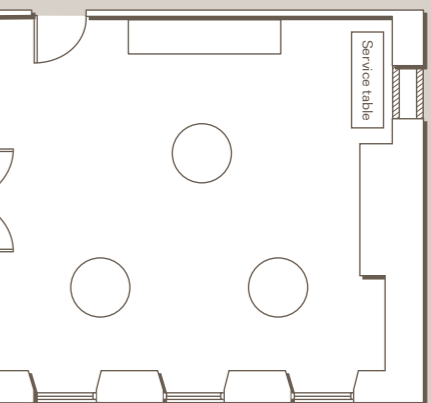

Marrying period features with modernity, our flexible, elegant meeting rooms can accommodate from 8 to 120 guests

The Clarendon Room

The Niagara Room

The Roosevelt Room

The Niagara Room

Clarendon Room

Roosevelt Room