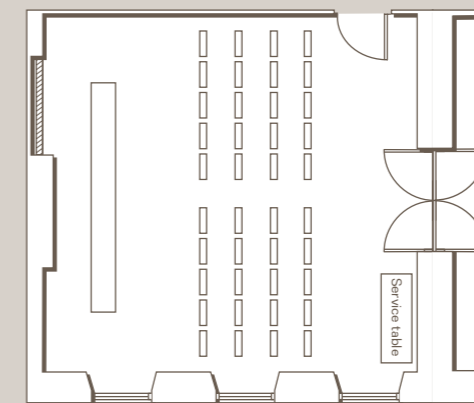

Marrying period features with modernity, our flexible, elegant meeting rooms can accommodate from 8 to 120 guests

The Clarendon Room

The Niagara Room

The Roosevelt Room

The Niagara Room

Clarendon Room

Roosevelt Room