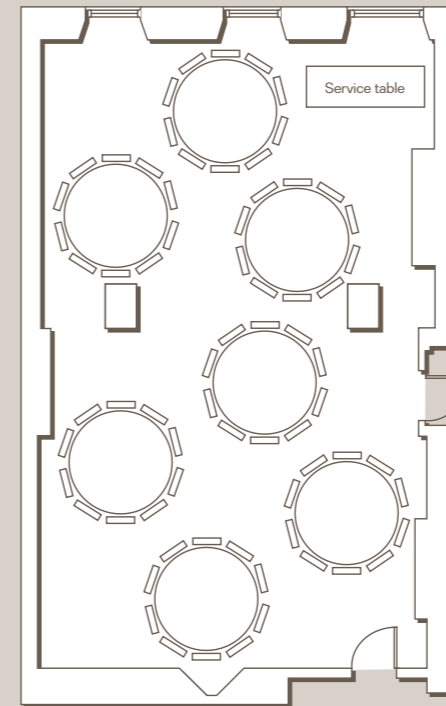

BROWNS HOTEL

BROWNS & ST GEORGE'S
HOTELS

BROWNS & ST GEORGE'S
HOTELS

Informational sign

Informational sign

The Drawing Room

Deluxe Suite

Kipling Suite

Marrying period features with modernity, our flexible, elegant meeting rooms can accommodate from 8 to 120 guests

The Clarendon Room

The Niagara Room

The Roosevelt Room

The Niagara Room

Clarendon Room

Roosevelt Room